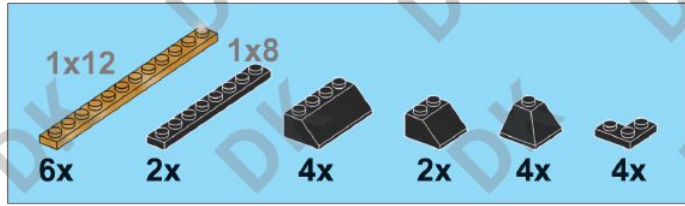

TEC CREATORS
得客创想

Nichirin Sword

Knife that can be sheathed

6+

1507

1479 pcs/pzs

01

02