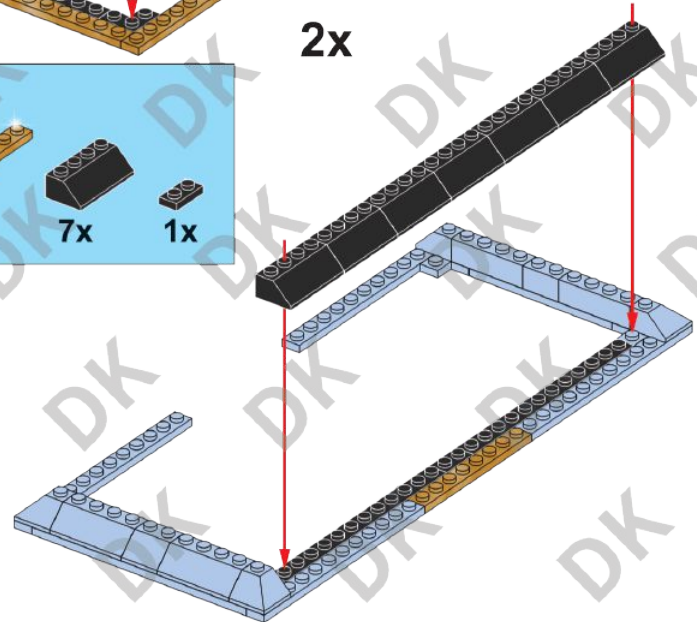

TEC CREATORS
得客创想

Nichirin Sword

Knife that can be sheathed

6+

1507

1479 pcs/pzs

01

02

11

12

14

13

15

16

2x

17