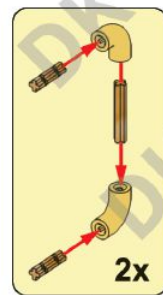

2x

73

TEC CREATORS
得客创想

Nickirin Sword

Knife that can be sheathed