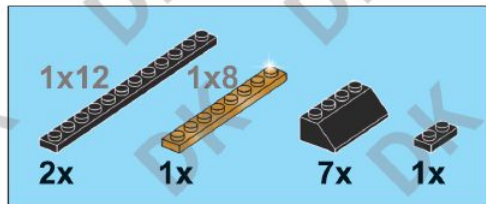

TEC CREATORS
得客创想

Nichirin Sword

Knife that can be sheathed

6+

1507

1479 pcs/pzs

01

02