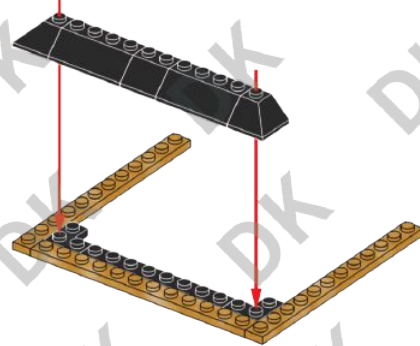

TEC CREATORS
得客创想

Nichirin Sword

Knife that can be sheathed

6+

1507

1479 pcs/pzs

01

02