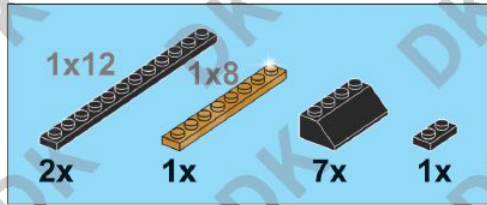

TEC CREATORS
得客创想

Nichirin Sword

Knife that can be sheathed

6+

1507

1479 pcs/pzs

01

02